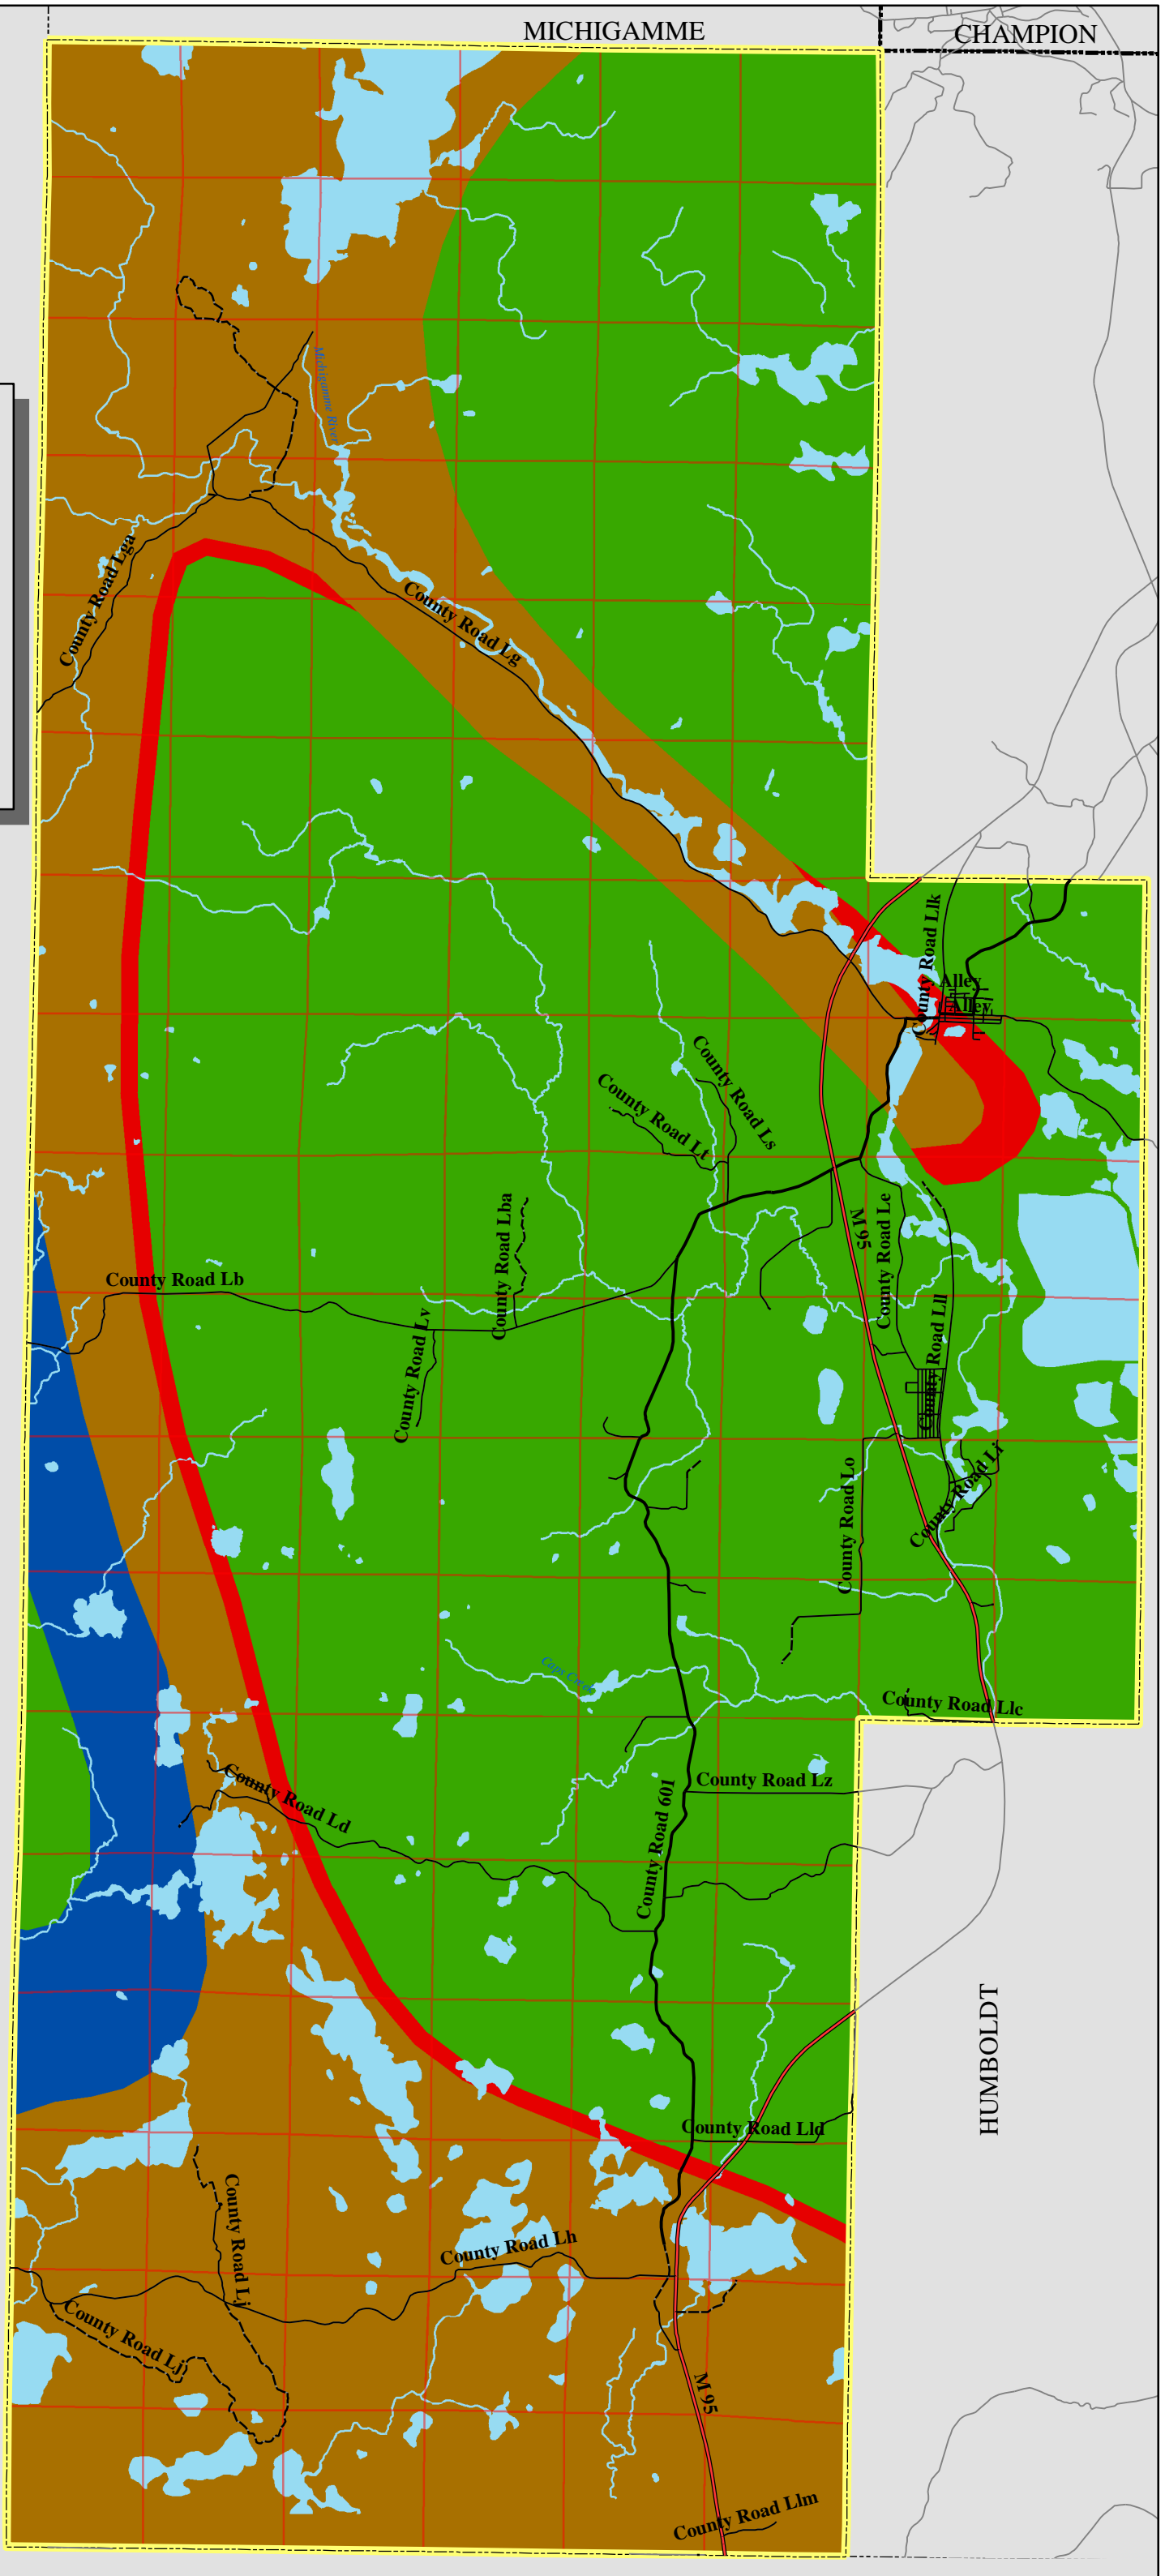

# REPUBLIC TOWNSHIP

## Geology

**Geology**

- ARCHEAN GRANITE & GNEISSIC
- HEMLOCK FORMATION
- MICHIGAMME FORMATION
- NEGAUNEE IRON FORMATION

- State Trunkline
- County Primary
- County Local
- Not a Certified Public Road
- Lakes
- Rivers
- Section Line
- Township Boundary